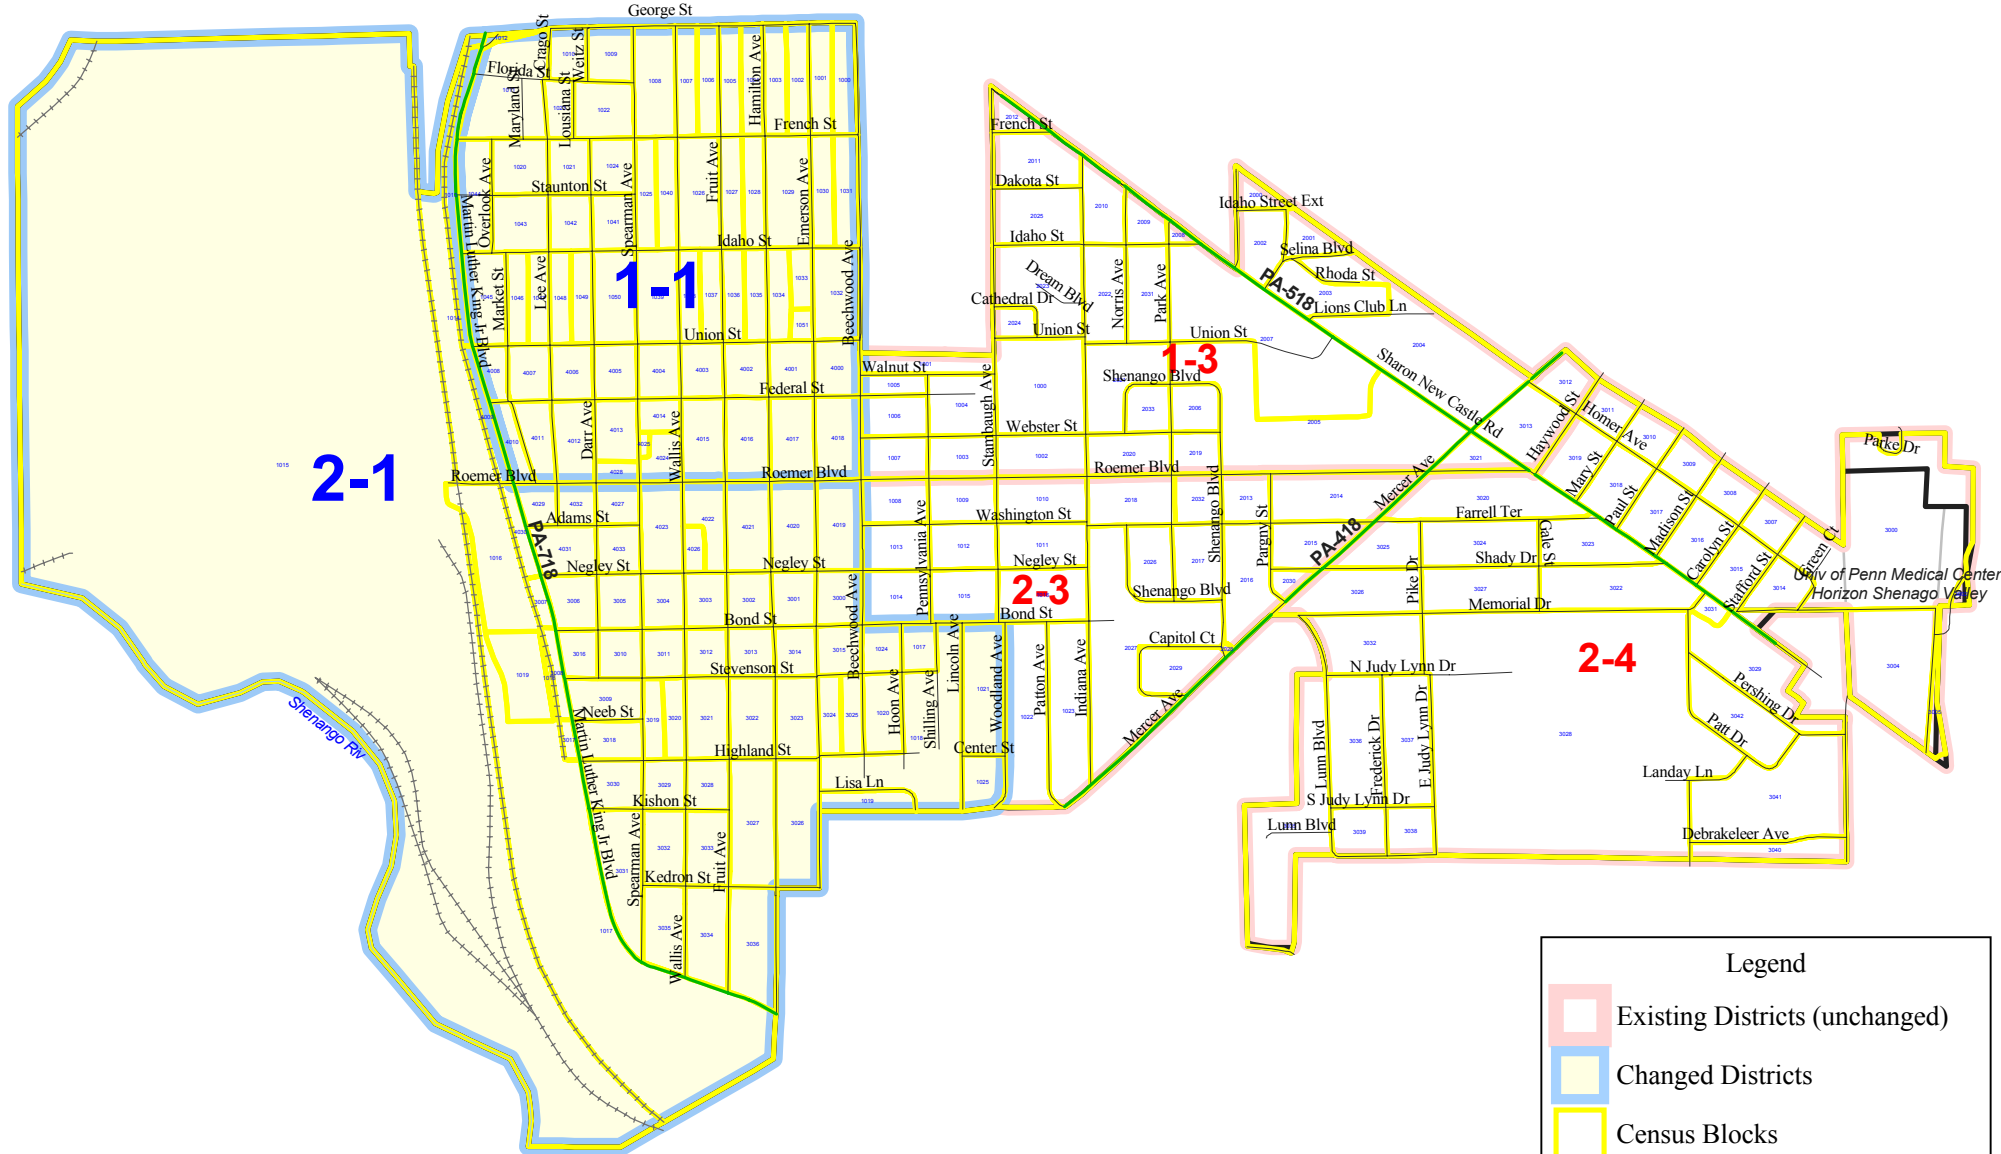

**CITY OF FARRELL
MERCER COUNTY, PA
Proposed Election Districts - March 2019**

Legend

- Existing Districts (unchanged)
- Changed Districts
- Census Blocks
- River/Stream
- City Streets
- State Highway