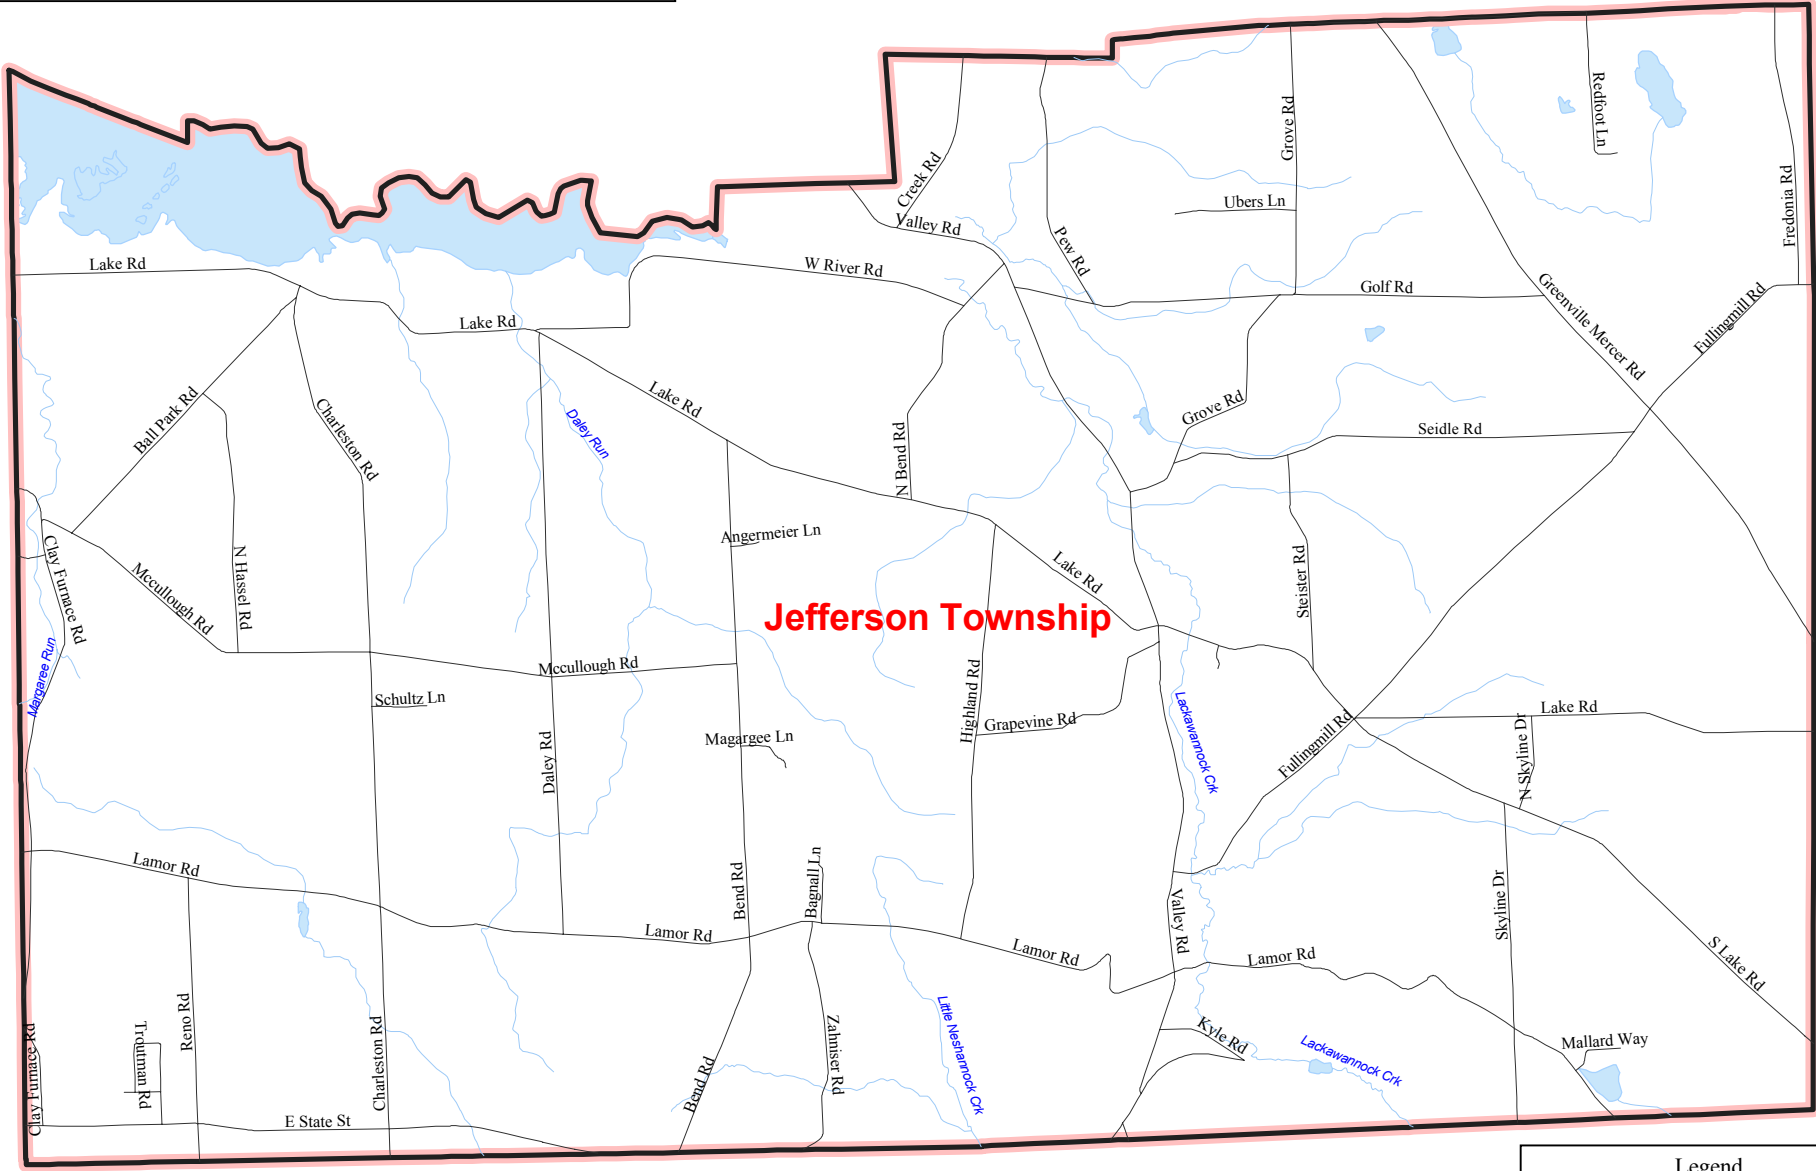

JEFFERSON TOWNSHIP
MERCER COUNTY, PA
Proposed Election Districts - March 2019

Legend

-  Proposed District
-  City Streets
-  River/Stream

BonData
 245 West High Street
 Hummelstown, PA 17036
 (717)566-5550