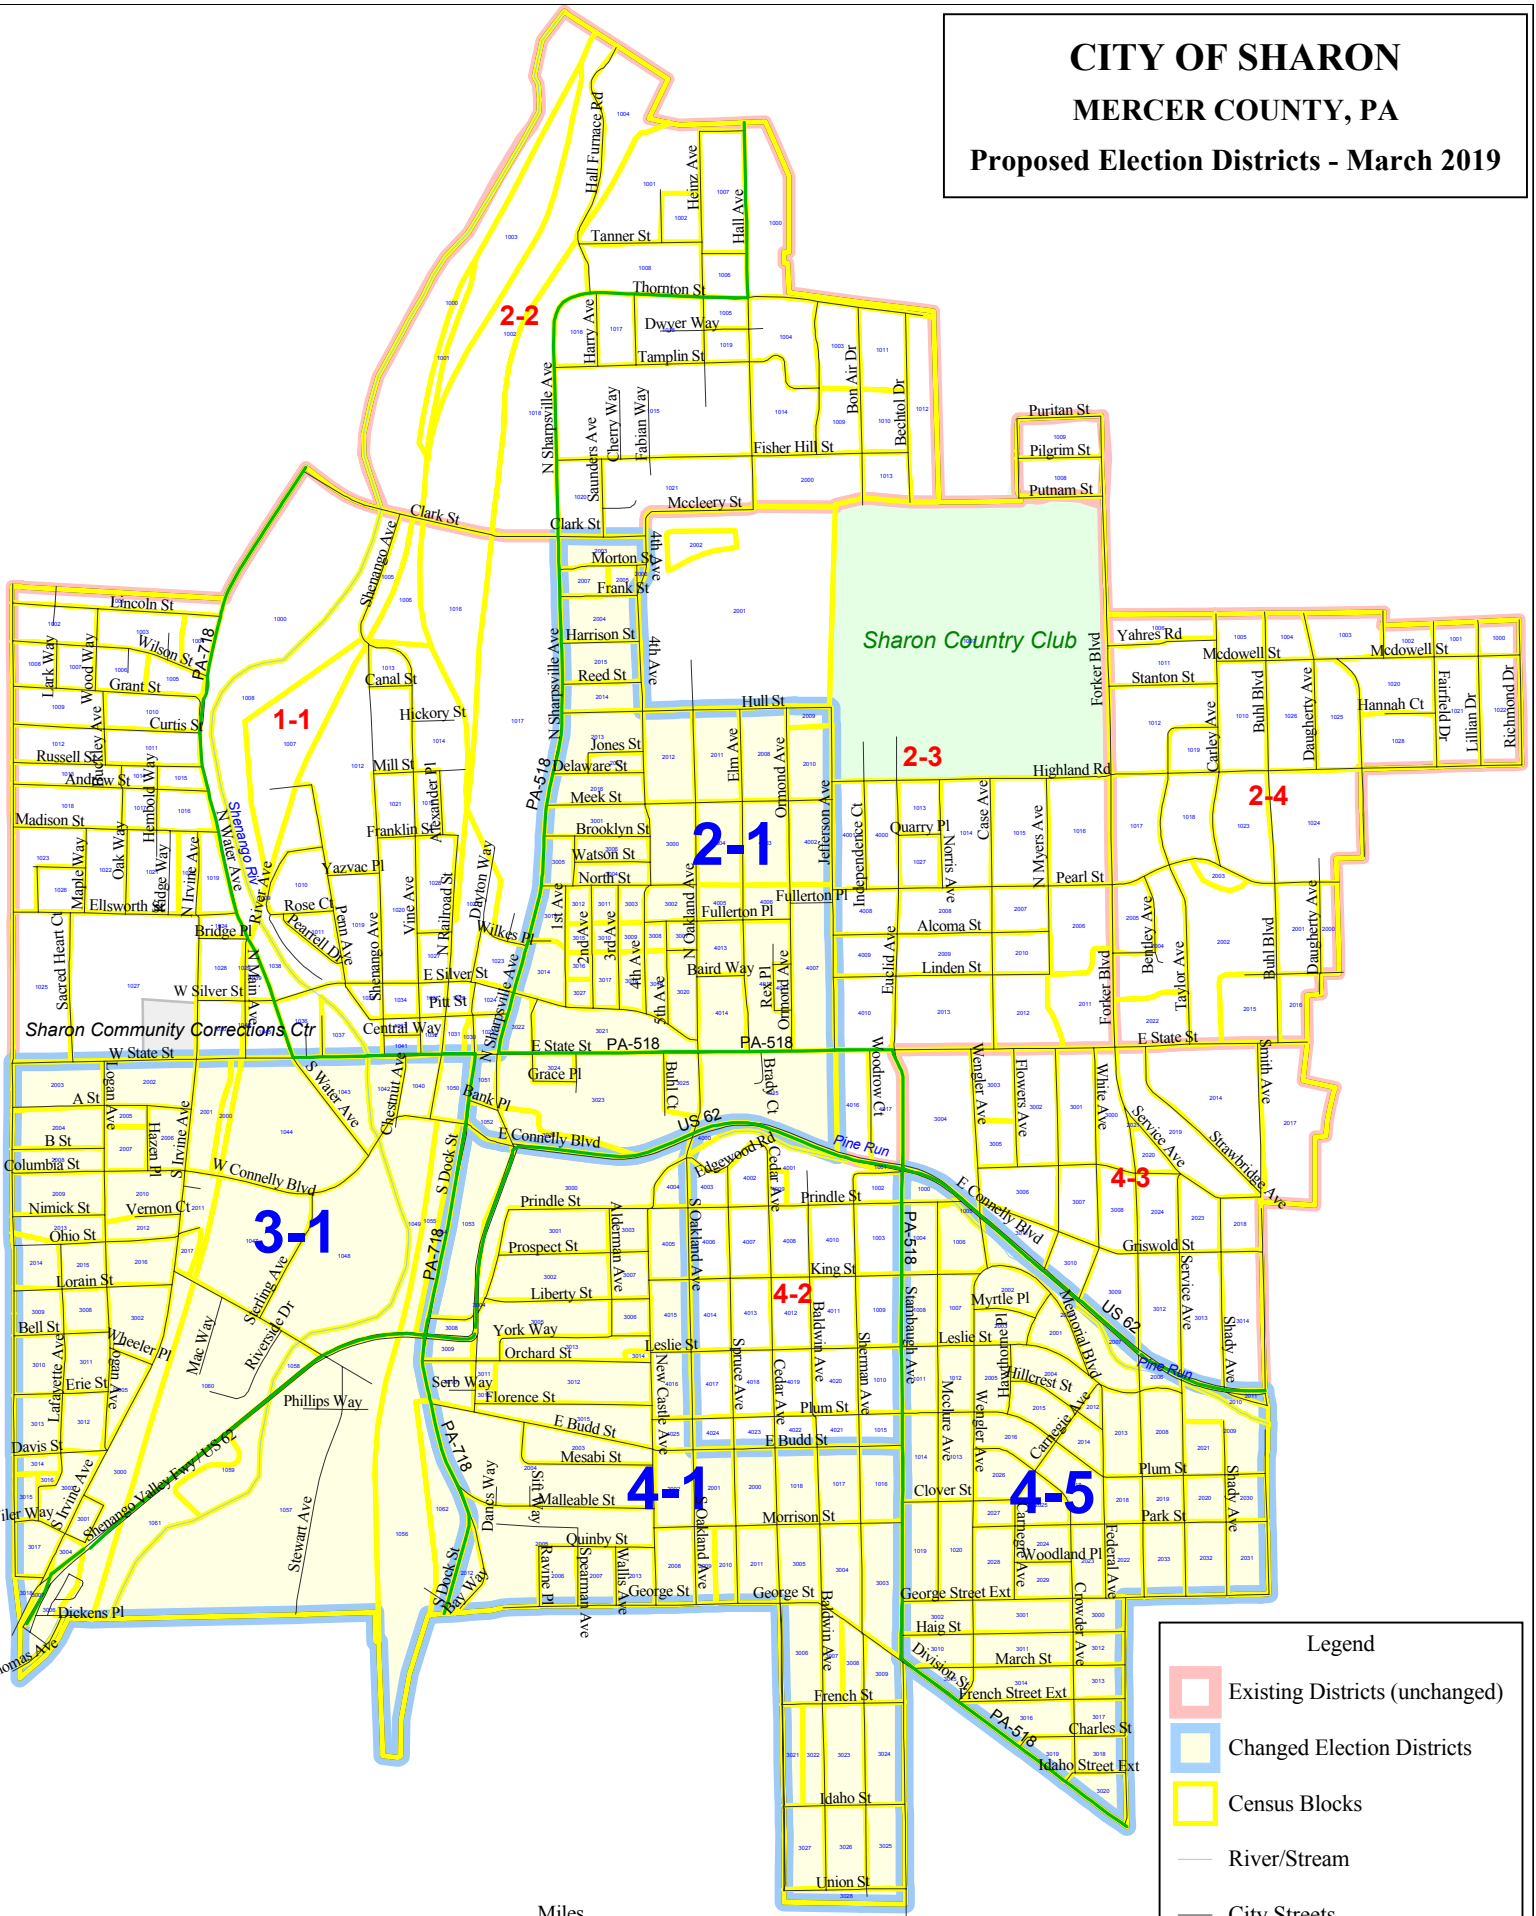

CITY OF SHARON MERCER COUNTY, PA

Proposed Election Districts - March 2019

Legend

- Existing Districts (unchanged)
- Changed Election Districts
- Census Blocks
- River/Stream
- City Streets
- Highways