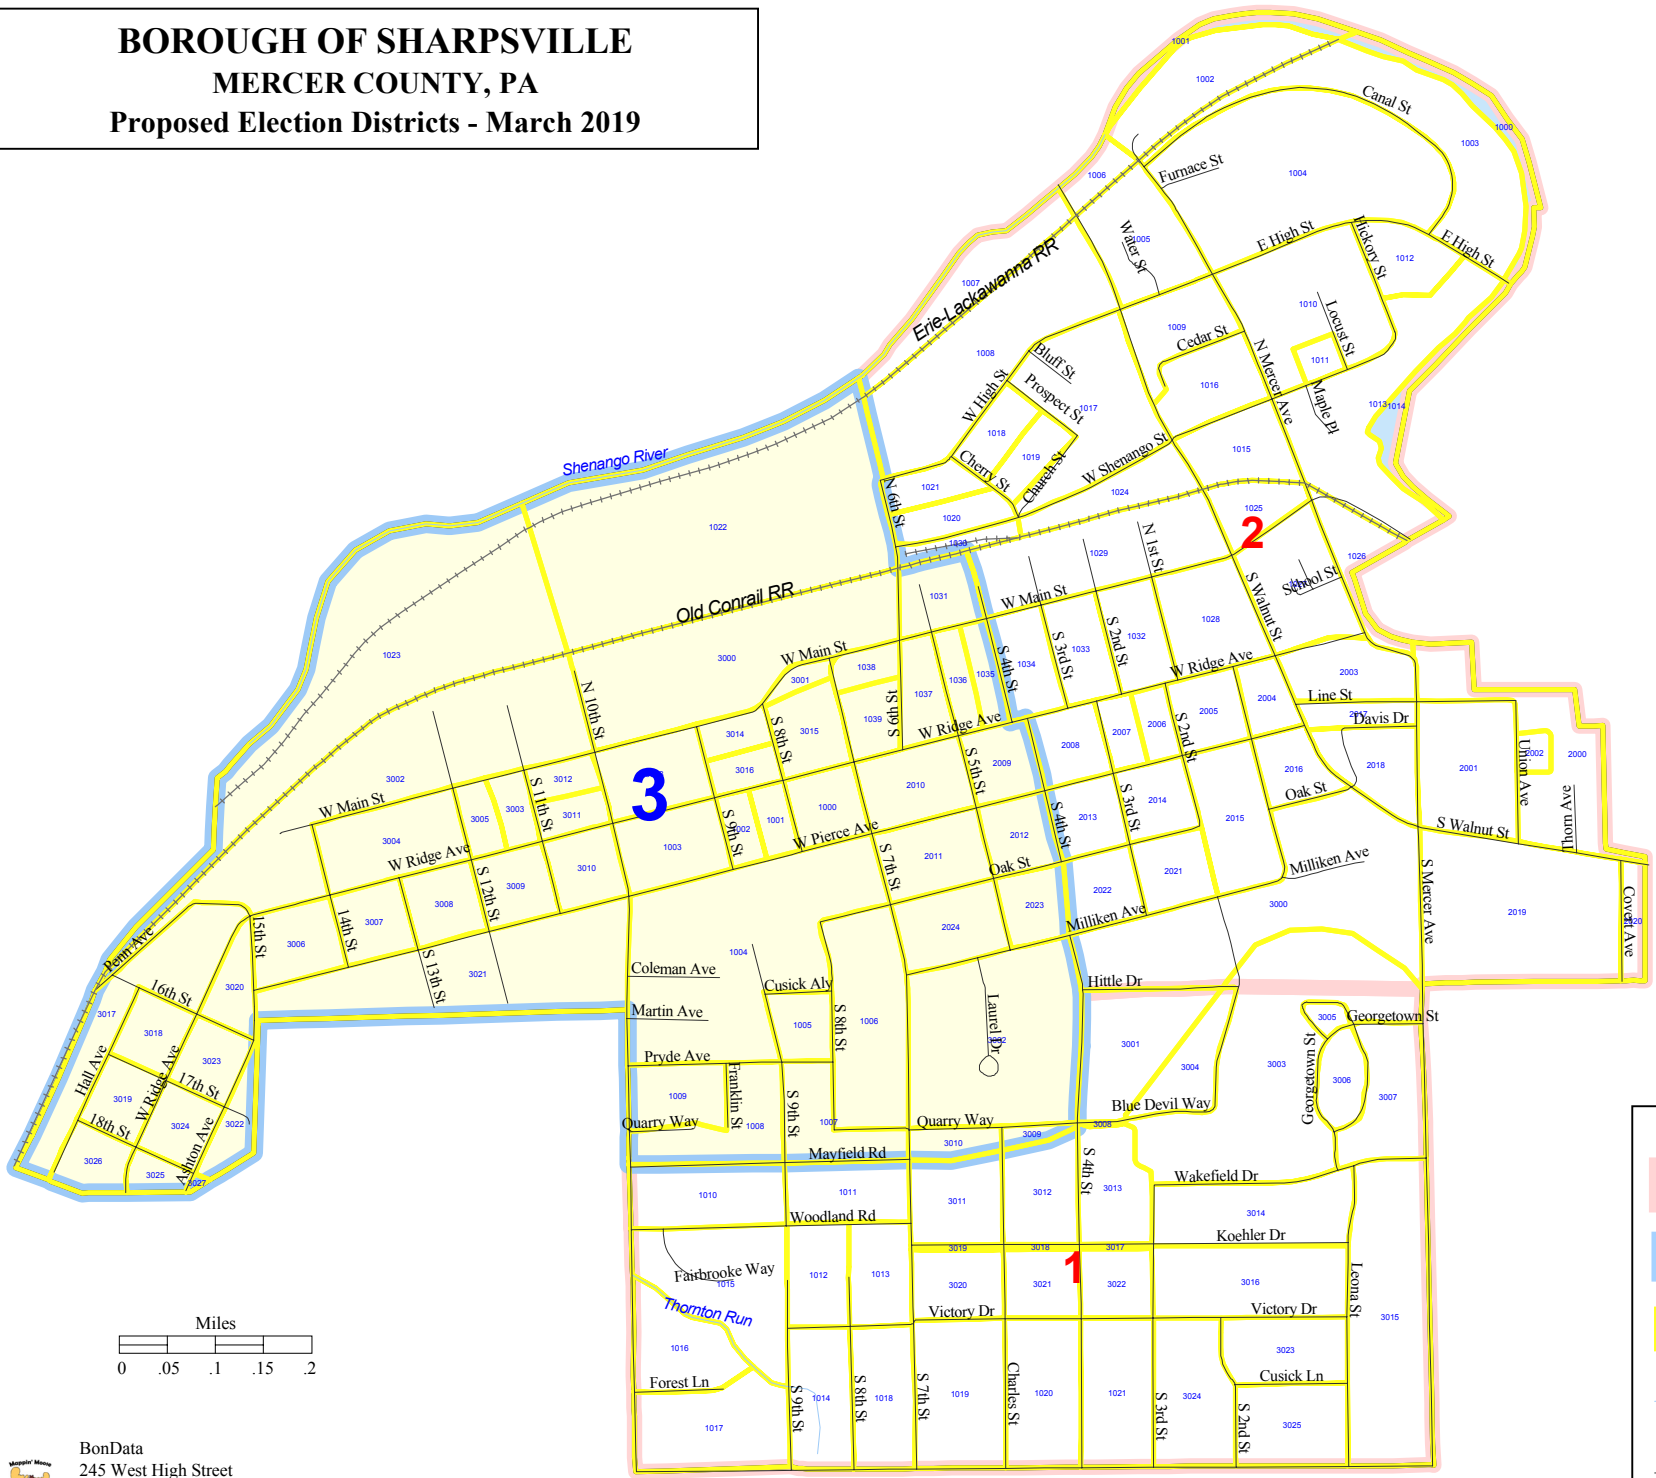

BOROUGH OF SHARPSVILLE
MERCER COUNTY, PA
Proposed Election Districts - March 2019

Legend

- Existing Districts (unchanged)
- Changed Districts
- Census Blocks
- River/Stream
- City Streets