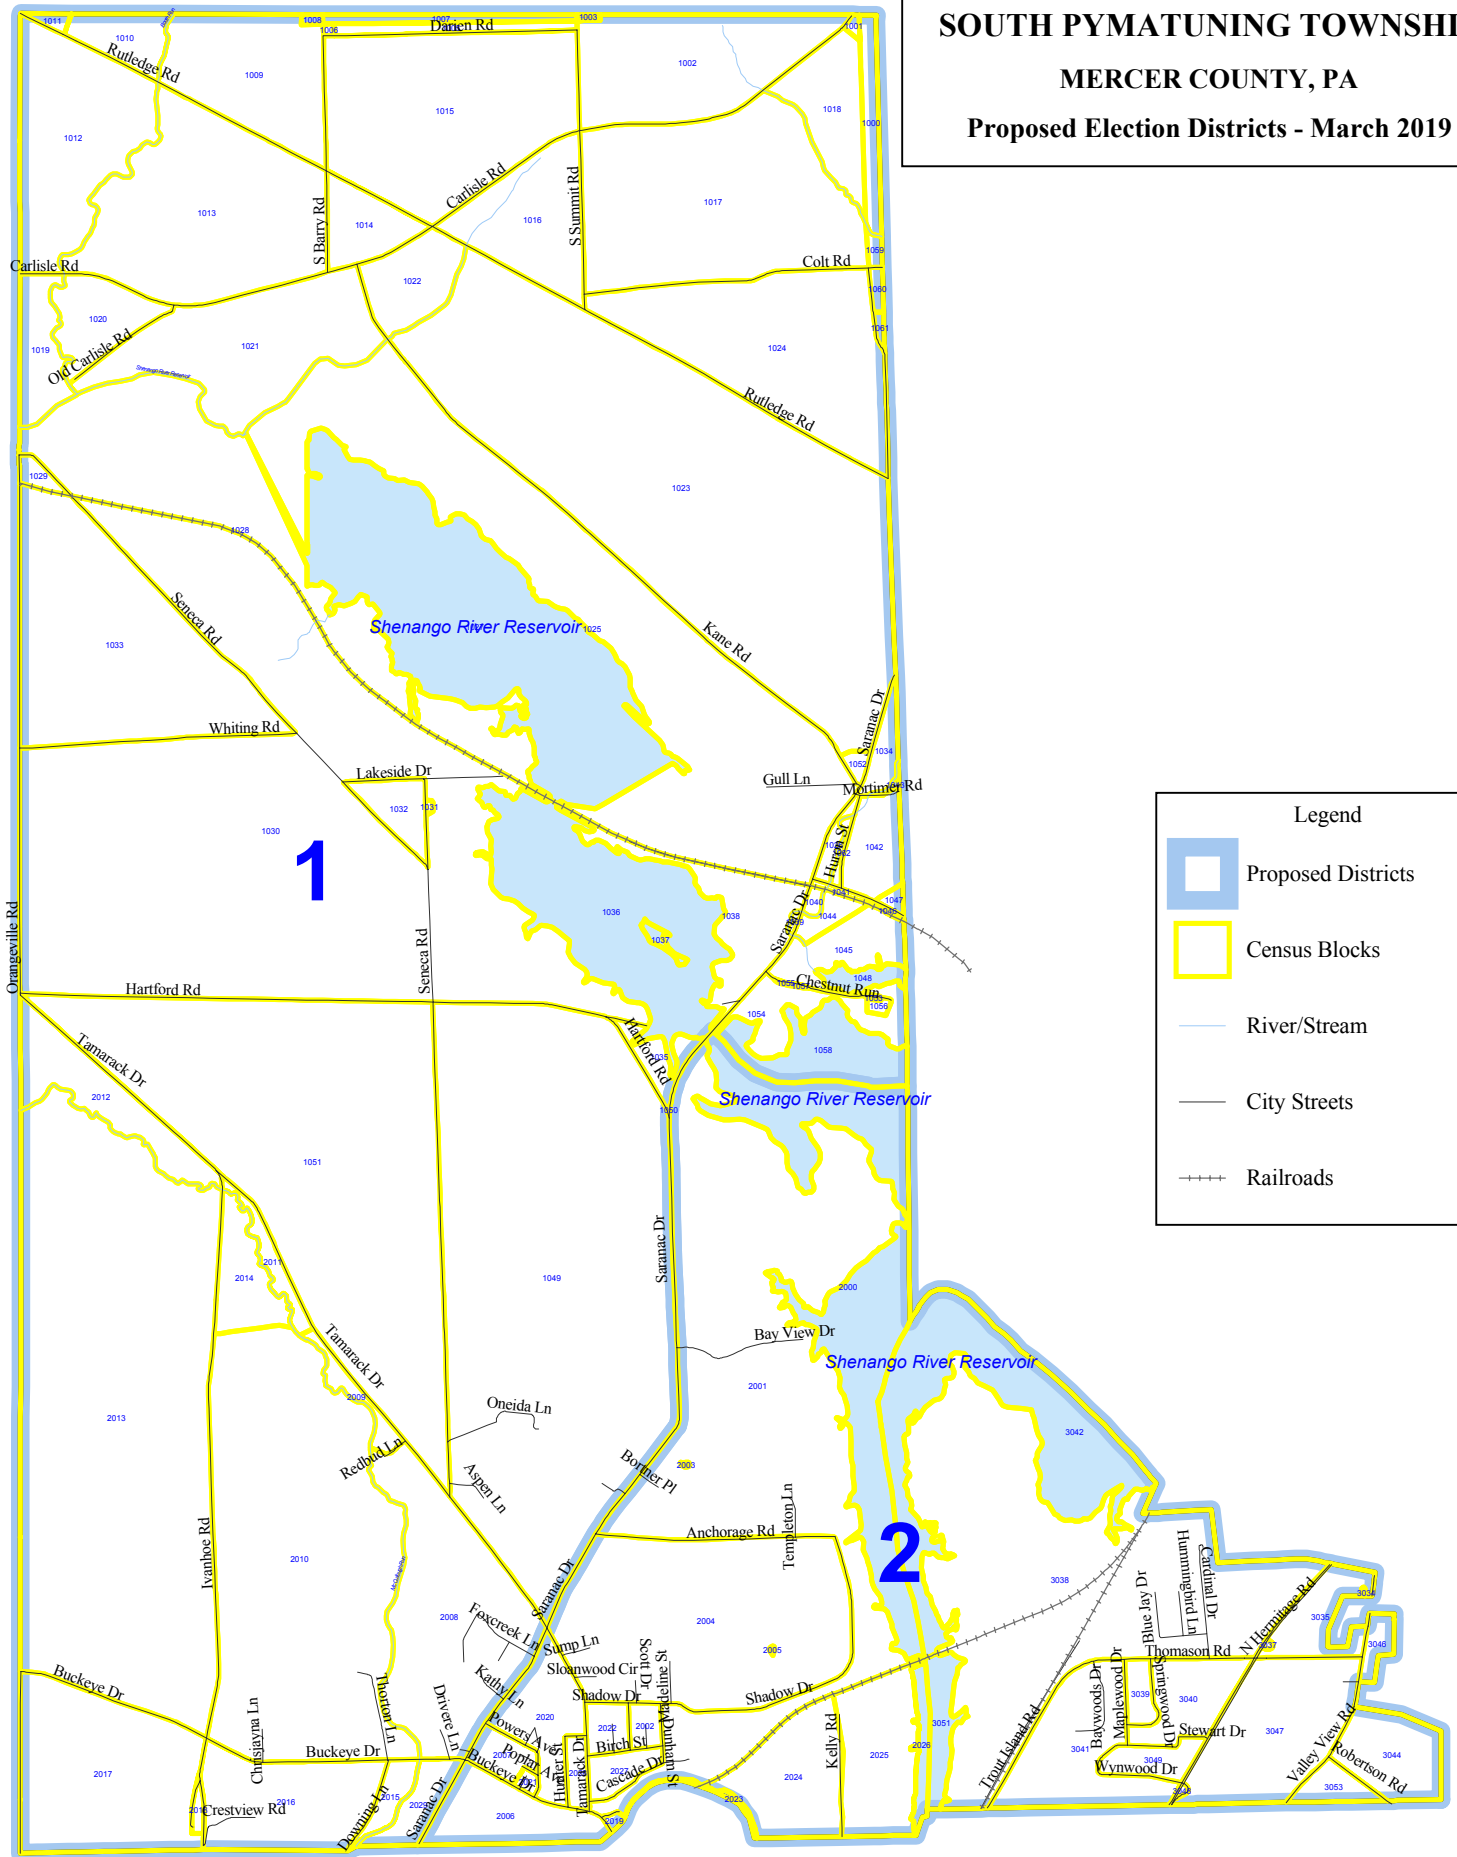

SOUTH PYMATUNING TOWNSHIP

MERCER COUNTY, PA

Proposed Election Districts - March 2019

Legend

- Proposed Districts
- Census Blocks
- River/Stream
- City Streets
- Railroads