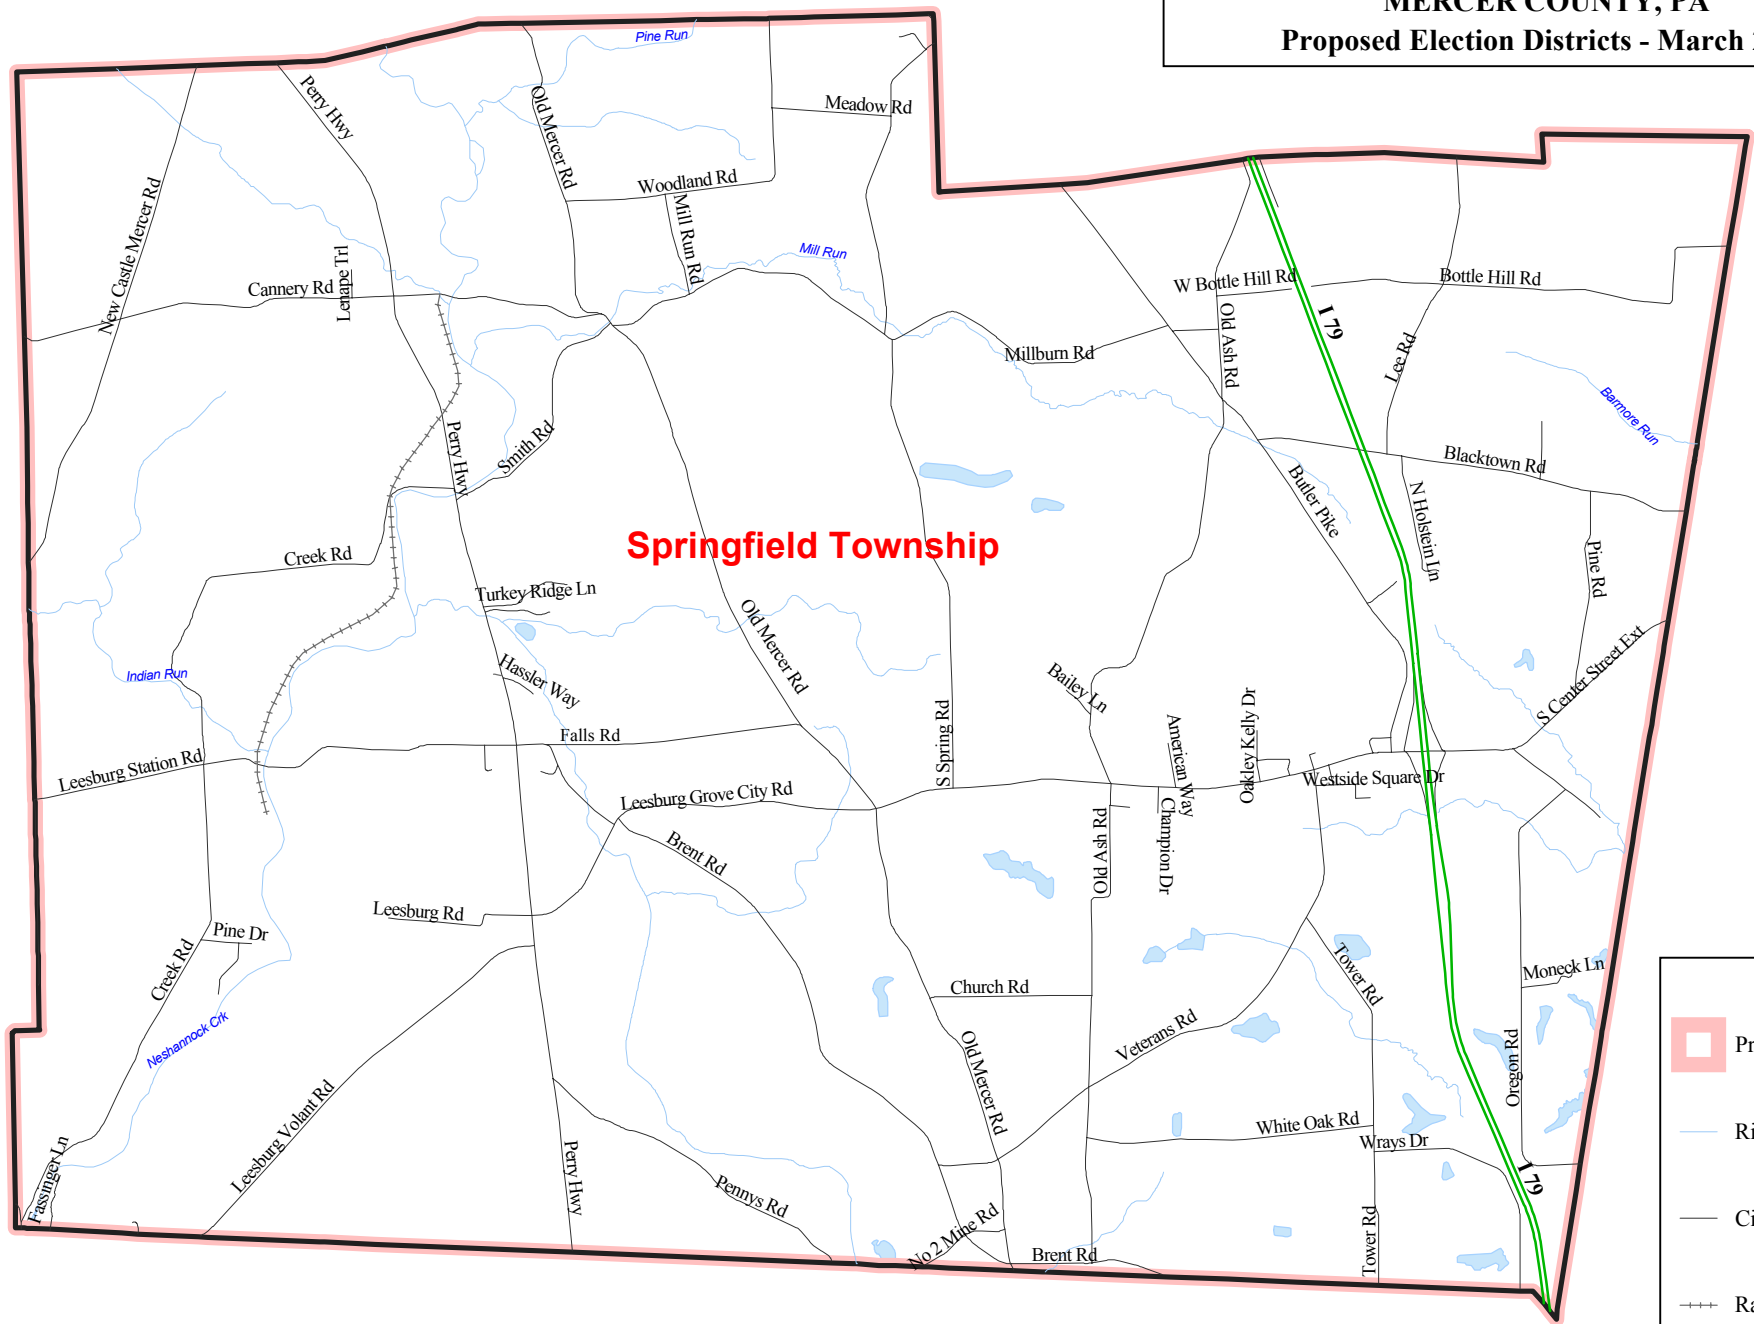

**SPRINGFIELD TOWNSHIP**  
**MERCER COUNTY, PA**  
**Proposed Election Districts - March 2019**

**Legend**

- Proposed District
- River/Stream
- City Streets
- Railroads
- Interstate

BonData  
 245 West High Street  
 Hummelstown, PA 17036  
 (717)566-5550